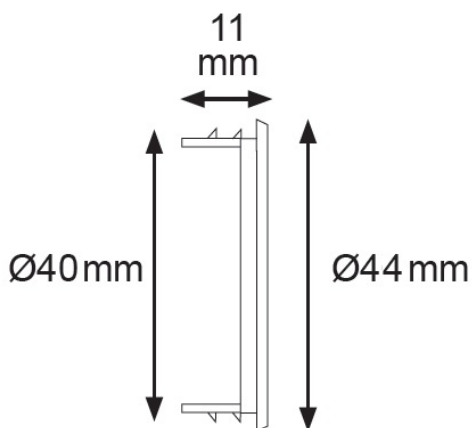

PRODUCT SHEET

Description:

Plastic Cover Cap F/Maxi Luna, Grey, ø40mm

Item number:

11.04.249-0

Units	Box	Carton	HS Code	Barcode
Pcs.			3926909790	 5704866013420

SIDE GRIP

SISO A/S